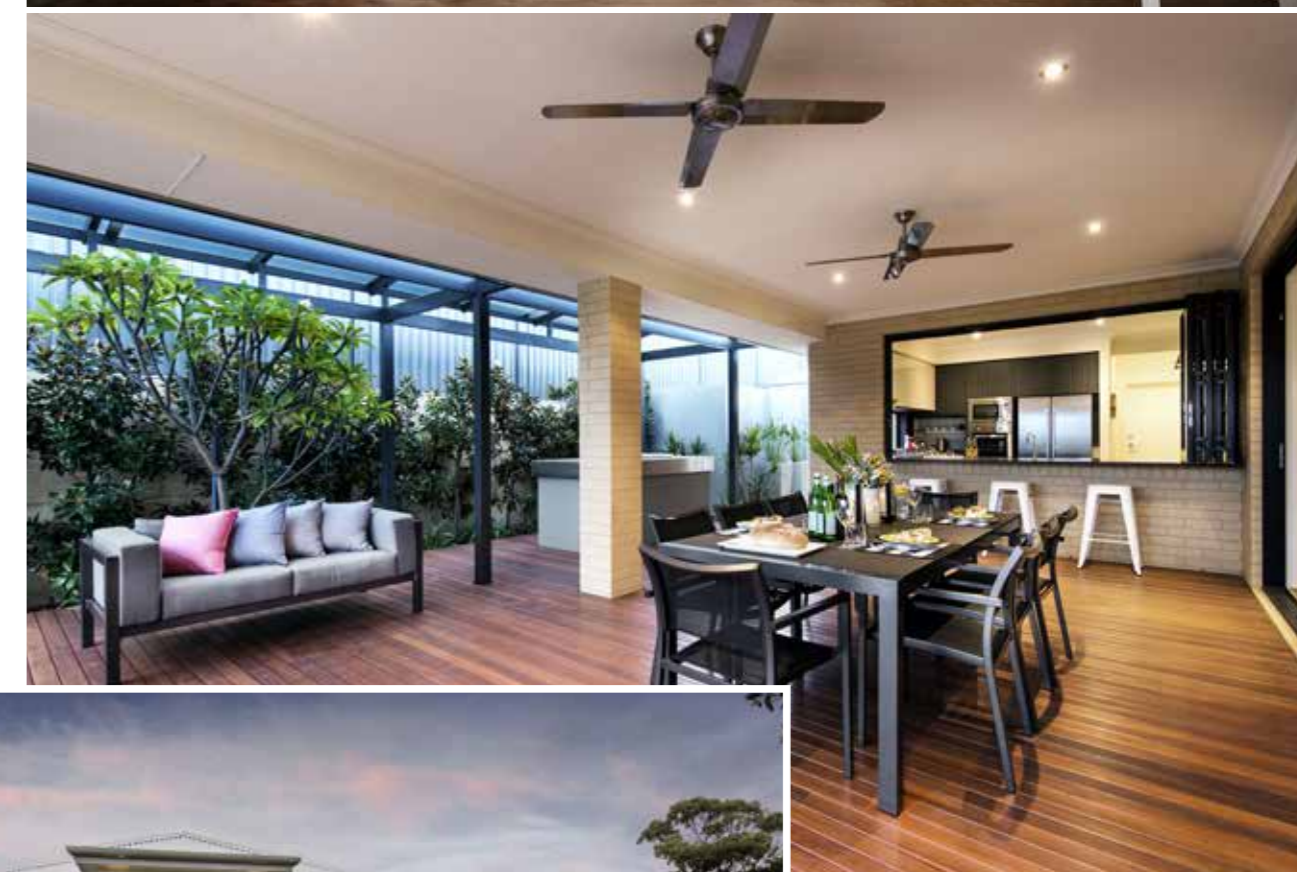

BALDIVIS

Instantly appealing, this modest garden was created with function and form in mind.

As well as connecting the indoors with the outdoor zones, it was designed with the intention of being visible from each part of the home.

Stepping out from the living room and kitchen, the Merbau-decked alfresco forms an extension

of the entertaining area complete with a barbecue and tall planting along the perimeter. This screens the high fence while giving the garden a mature, established appearance.

Beyond, a separate curved seating area around a fire pit is covered with rainbow stone for easy care. The circular, tropical-inspired region is 'framed' with frangipanis, strelitzias and cycads.

At the front of the home, the simplistic, low-maintenance theme is continued with pine bark-mulched garden beds, highlighted with artificial turf.

The striking entrance portico is further enhanced with the strategic placement of a yucca in a simple stone planter bowl, completing this garden with maximum street appeal.

CONTACT

Landscapes WA
Unit 2/51 Resource Way, Malaga
Phone (08) 9209 3385; 0428 116 015
Email info@landscapeswa.com.au
Web www.landscapeswa.com.au